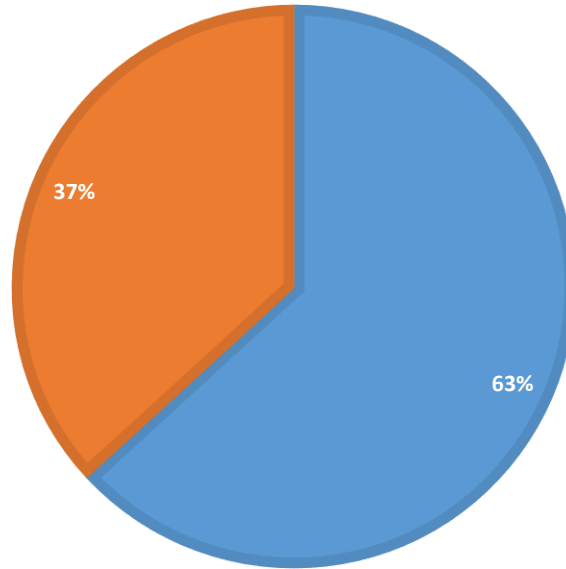

DO YOU AGREE THAT LACK OF AFFORDABLE HOUSING IS AN ISSUE IN TILLSONBURG?

■ Yes ■ No