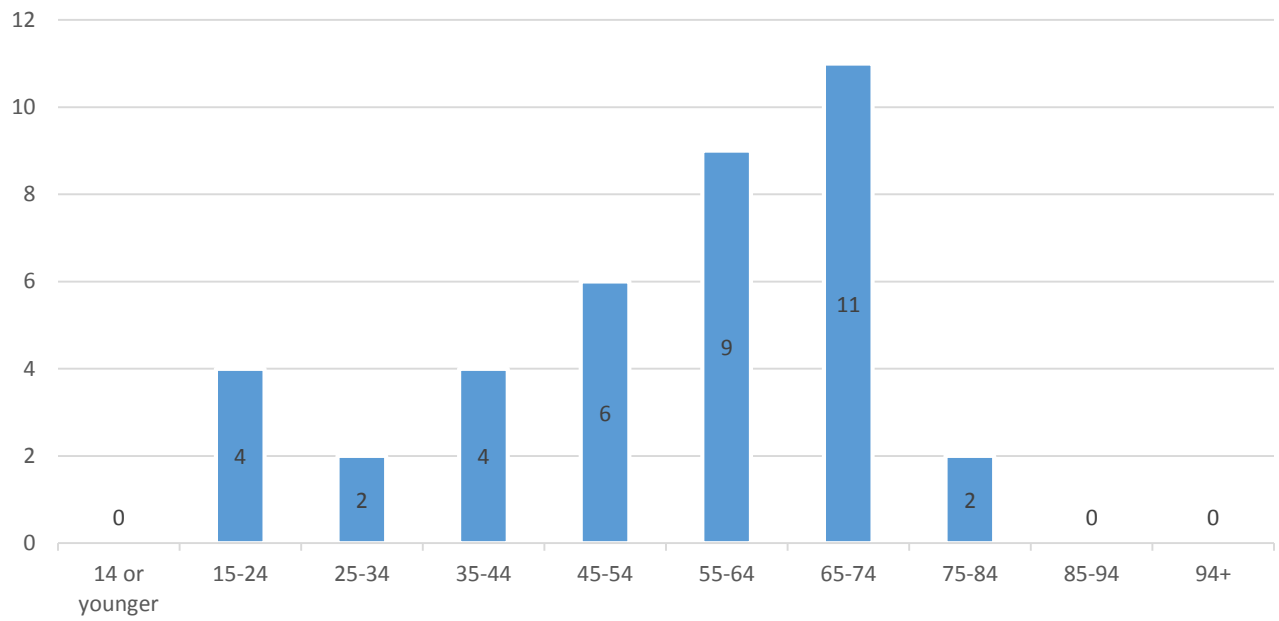

Age Range of Survey Respondents

DISTANCE RESIDING FROM PROJECT

■ Within 120 metres ■ More than 120 metres ■ More than 500 metres ■ Did not say

DO YOU AGREE THAT LACK OF AFFORDABLE HOUSING IS AN ISSUE IN TILLSONBURG?