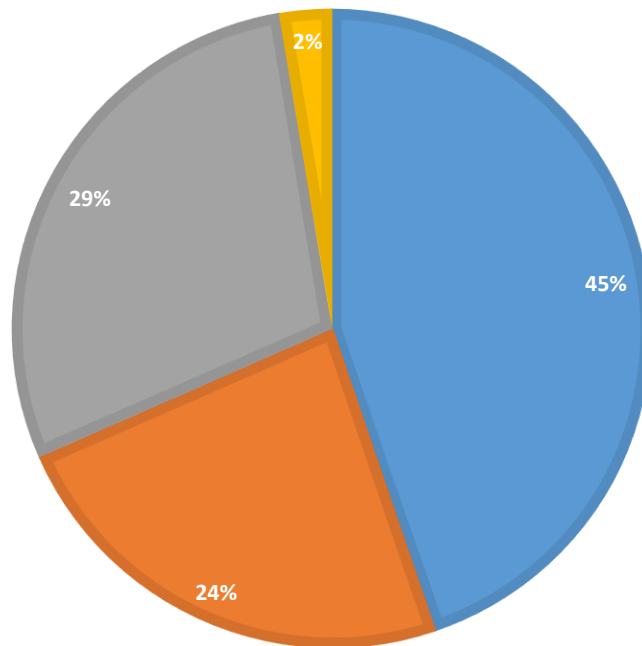

Age Range of Survey Respondents

DISTANCE RESIDING FROM PROJECT

■ Within 120 metres ■ More than 120 metres ■ More than 500 metres ■ Did not say

DO YOU AGREE THAT LACK OF AFFORDABLE HOUSING IS AN ISSUE IN TILLSONBURG?