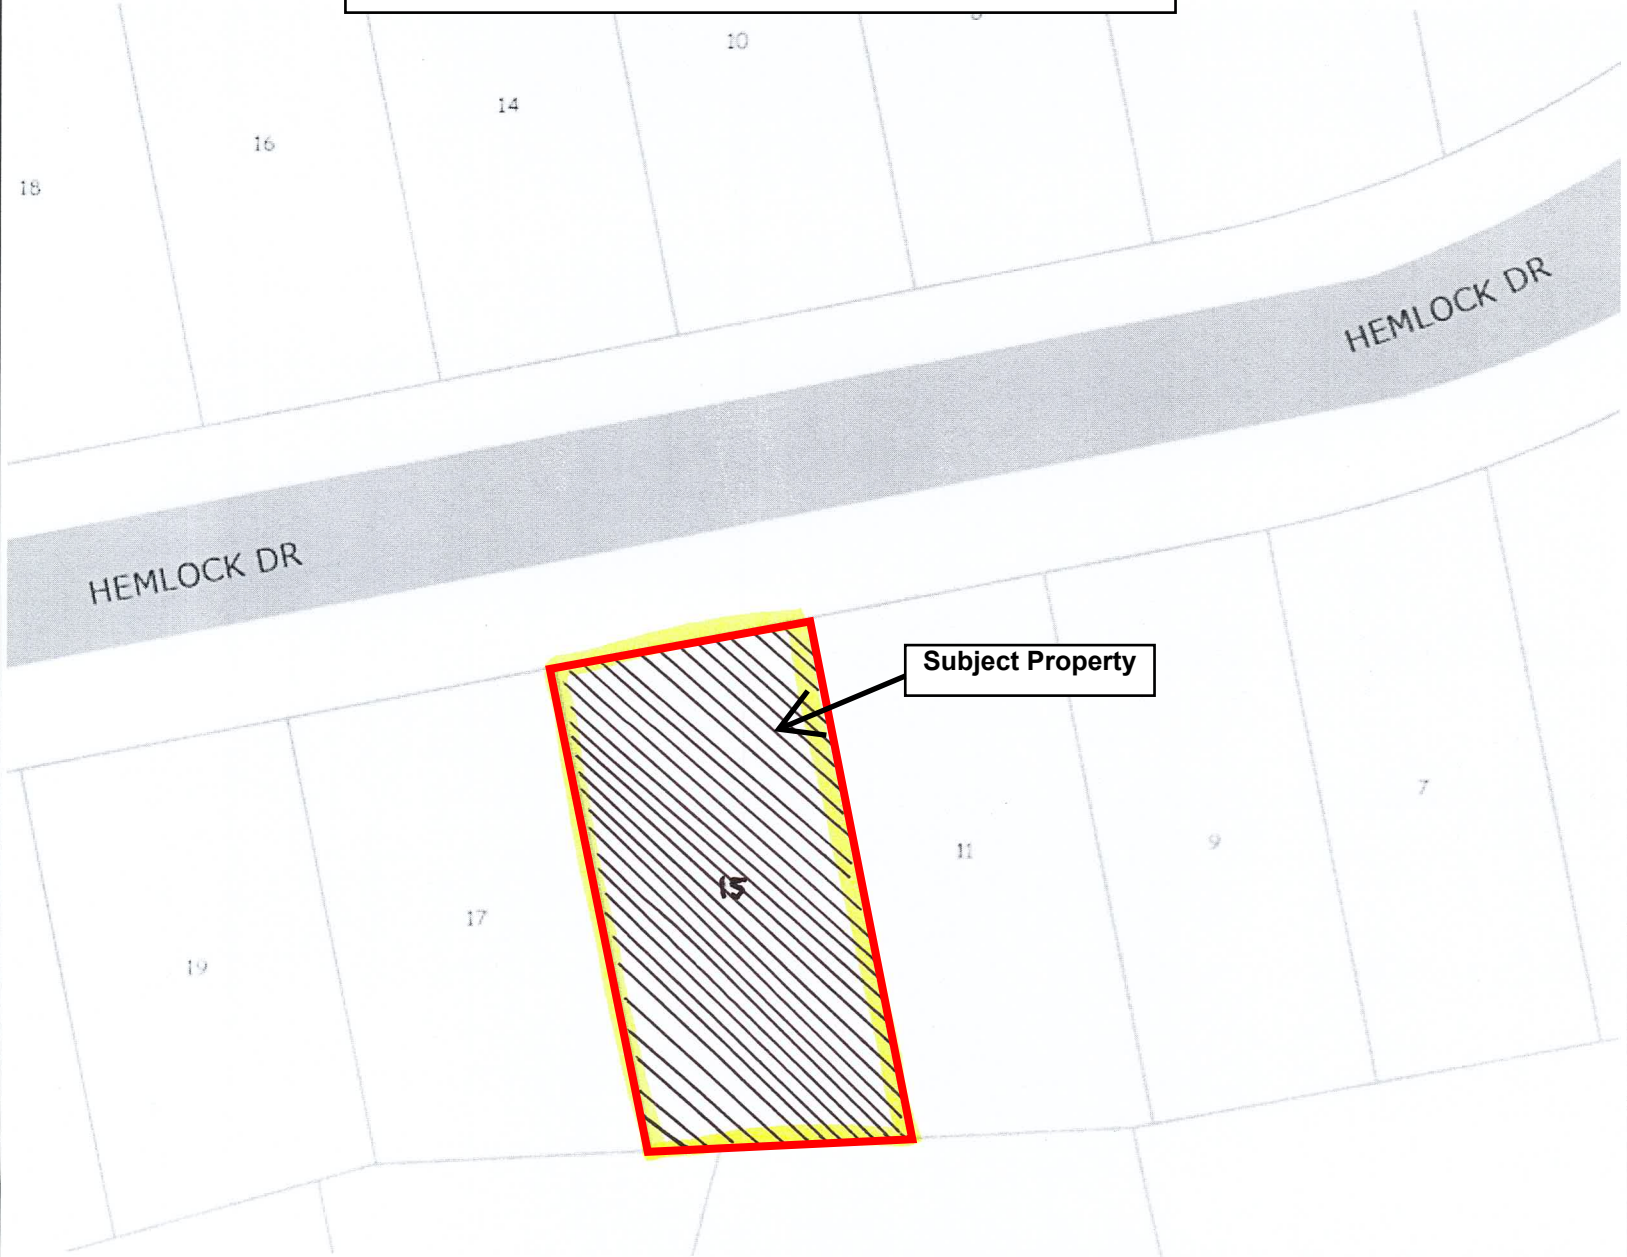

Plate 3A: Applicant's Sketch  
File No.: ZN7-24-08- Hoang Investments Ltd.  
Lot 58, Plan 41M-144, 11 Hemlock Drive, Tillsonburg

Legend

 Zone application.

Subject Property

Notes

**Plate 3B: Applicant's Sketch**  
File No.: ZN7-24-09 - Hoang Investments Ltd.  
Lot 57, Plan 41M-144, 15 Hemlock Drive, Tillsonburg

**Legend**

 Zone application

**Notes**

This map is a user generated static output from an Internet mapping site and is for reference only. Data layers that appear on this map may or may not be accurate, current, or otherwise reliable. This is not a plan of survey