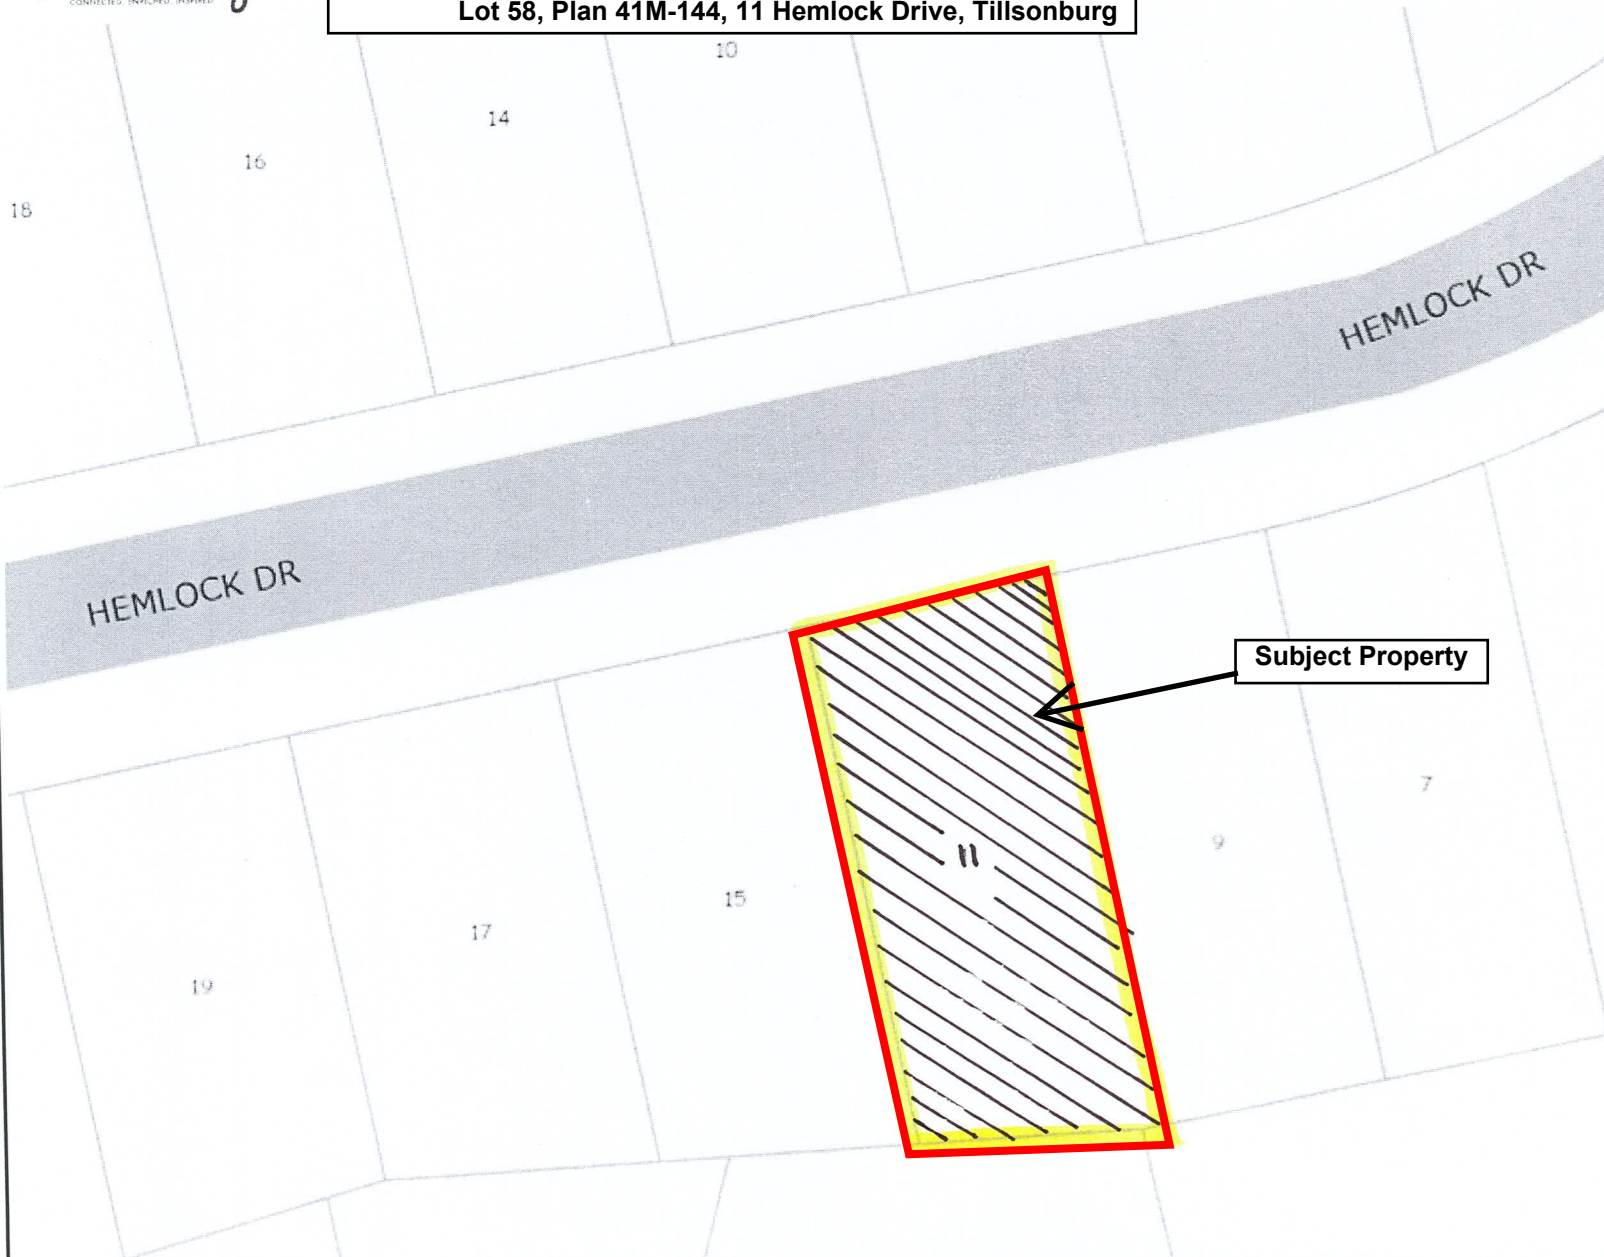

Plate 3A: Applicant's Sketch  
File No.: ZN7-24-08- Hoang Investments Ltd.  
Lot 58, Plan 41M-144, 11 Hemlock Drive, Tillsonburg

Legend

 Zone application.

Subject Property

Notes

**Plate 3B: Applicant's Sketch**  
File No.: ZN7-24-09 - Hoang Investments Ltd.  
Lot 57, Plan 41M-144, 15 Hemlock Drive, Tillsonburg

**Legend**

 Zone application

**Notes**

This map is a user generated static output from an Internet mapping site and is for reference only. Data layers that appear on this map may or may not be accurate, current, or otherwise reliable. This is not a plan of survey